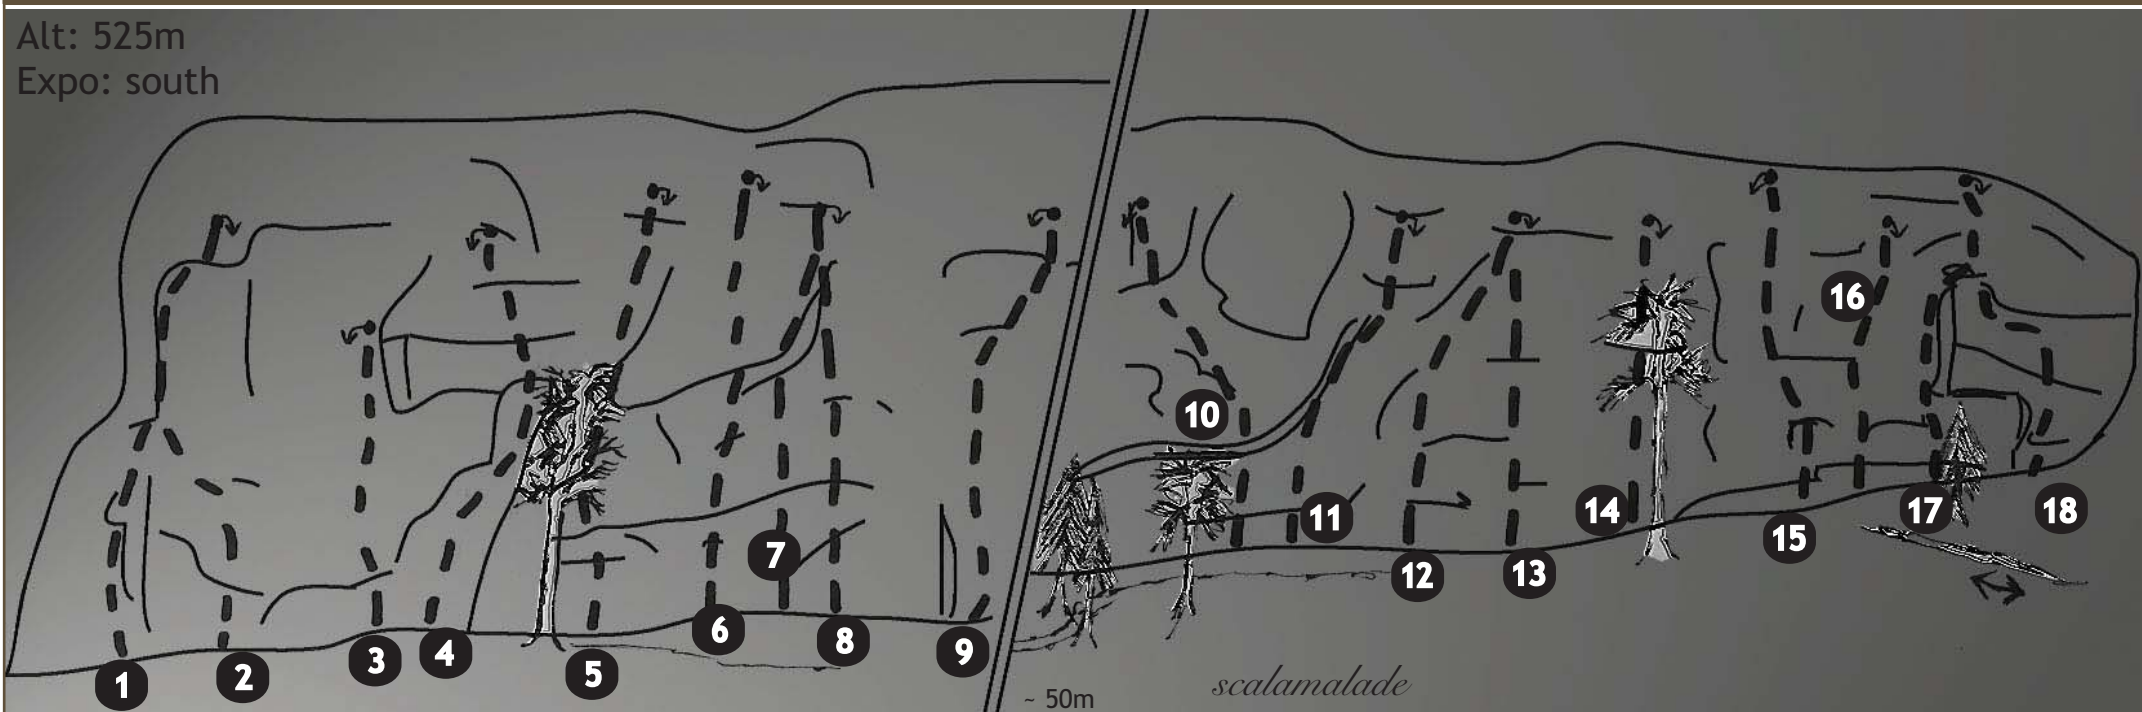

Alt: 525m
Expo: south

1 Bristol Message **	6a	15m	10 Red Alert**	6a	14m
2 Beyond the valley *	6a	15m	11 Steihagu**	5c	12m
3 Surface to air***	6b+	12m	12 Aura Borealis**	6b	12m
4 Tumbler***	5b	13m	13 La faiblesse qui nous caresse***	6c	12m
5 Sehnsucht nach Meer***	5b	12m	14 Seven-eleven***	7b+	12m
6 Cafe de flore***	5c	14m	15 Seul dans l'univers***	8a+?	10m
7 Lugipfuf*	6b	12m	16 Sinneswandel*	7b	10m
8 Kroko Dealer**	6a+	12m	17 Caravane***	6a	10m
9 On se trompe si souvent *	6a+	14m	18 Sneakers Freak Club**	6b	10m

All Routes were equipped by Guido Ammon, Sämi Diener, Matthias Ruh 1999 -2009. Visit www.scalamalade-areas.com/de/detail/106/BlueBalu/ to get further information.

For private use only. Any publication of this topo is prohibited without a written permission by Scalamalade GmbH. copyright Scalamalade GmbH May 2009